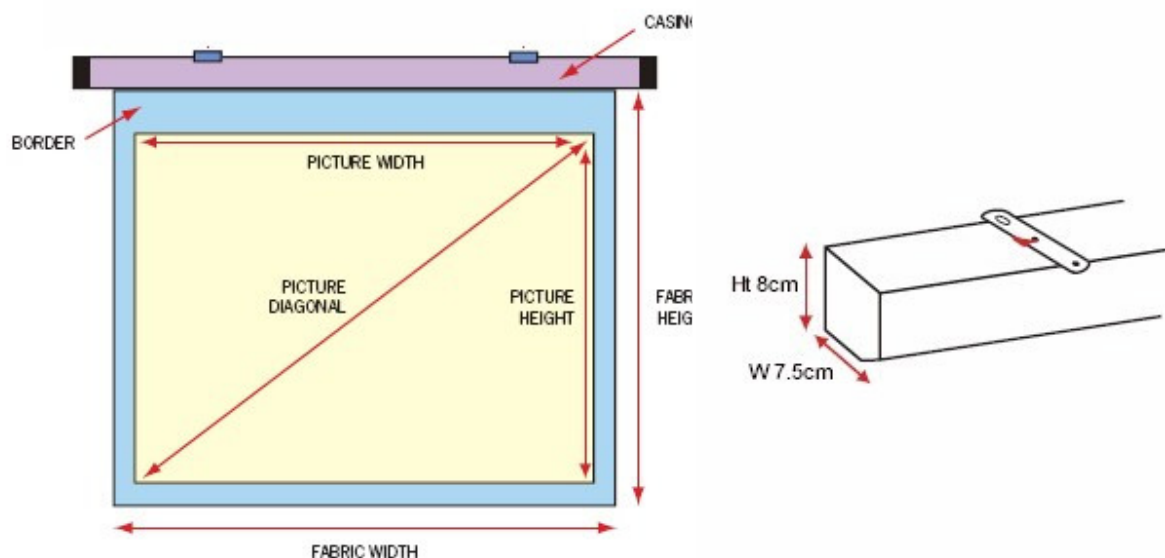

Slimline Screen Information

Slimline Technical Data

Picture Width	Picture Height	Picture Diagonal	Border Size	Border Top	Border Base	Weight Kg	Case Width
Aspect Ratio of 4:3 with masking							
145	109	181	4	18	4	6	162
173	130	216	4	18	4	7	191
203	152	254	4	18	4	8.5	222
231	173	289	5	18	4	9.5	252
Aspect Ratio of 16:9 with masking							
145	81	166	4	45	4	6	162
173	97	198	4	45	4	7	191
203	114	233	4	45	4	8.5	222
231	130	265	5	45	5	9.5	252