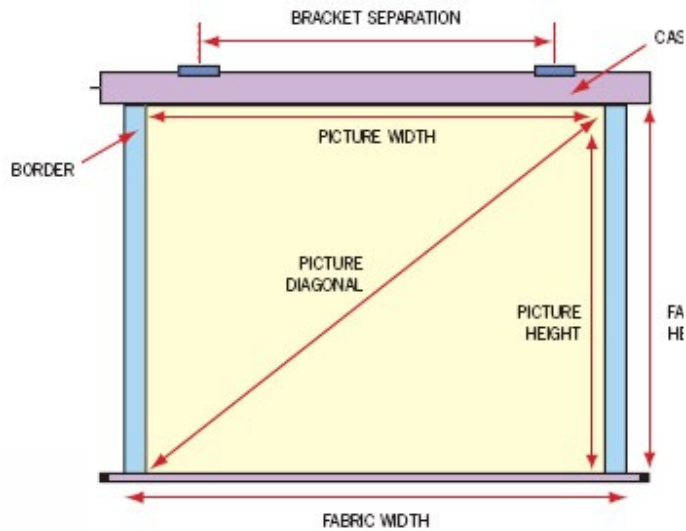

# Imperial Screen Information

Brackets are 26cm wide with a movable fixing point (+/- 13cm)

## Imperial Screen Technical Data

Picture Width	Picture Height	Picture Diagonal	Border Size	Border Top	Border Base
<b>Aspect Ratio of 4:3 with masking</b>					
173	130	216	4	0	0
203	152	254	4	0	0
231	173	289	5	0	0
292	219	365	5	0	0