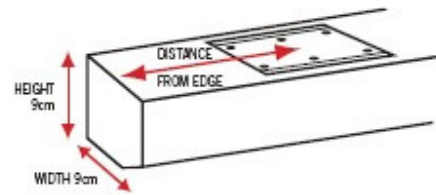

# Imperial Screen Information

Brackets are 26cm wide with a movable fixing point (+/- 13cm)

## Imperial Screen Technical Data

Picture Width	Picture Height	Picture Diagonal	Border Size	Border Top	Border Base
<b>Aspect Ratio of 4:3 with masking</b>					
173	130	216	4	0	0
203	152	254	4	0	0
231	173	289	5	0	0
292	219	365	5	0	0