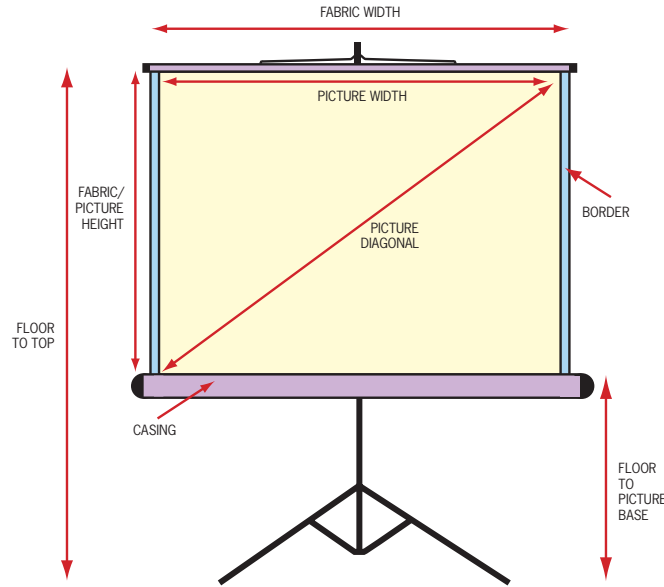

Tripod Screen Information

All measurements (except weight) are in centimetres
Not to scale

Tripod Technical Data

Picture Width	Picture Height	Picture Diagonal
---------------	----------------	------------------

Border Side	Border Top	Border Base
-------------	------------	-------------

Aspect Ratio of 4:3

119	90	149
145	109	181
173	130	216
203	152	254
231	173	289

4	0	0
4	0	0
4	0	0
4	0	0
5	0	0

Aspect Ratio of 1:1

127	127	180
152	152	216
180	180	255
211	211	298
241	241	341

0	0	0
0	0	0
0	0	0
0	0	0
0	0	0

Fabric Width	Fabric Height
--------------	---------------

Min Floor to Top	Max Floor to Top
------------------	------------------

Max Floor to Picture Base

Weight (Kg)

Casing Width

Legs Diameter

Aspect Ratio of 4:3

127	90
152	109
180	130
211	152
241	173

140	230
159	250
180	290
202	290
223	290

(Min = 50)