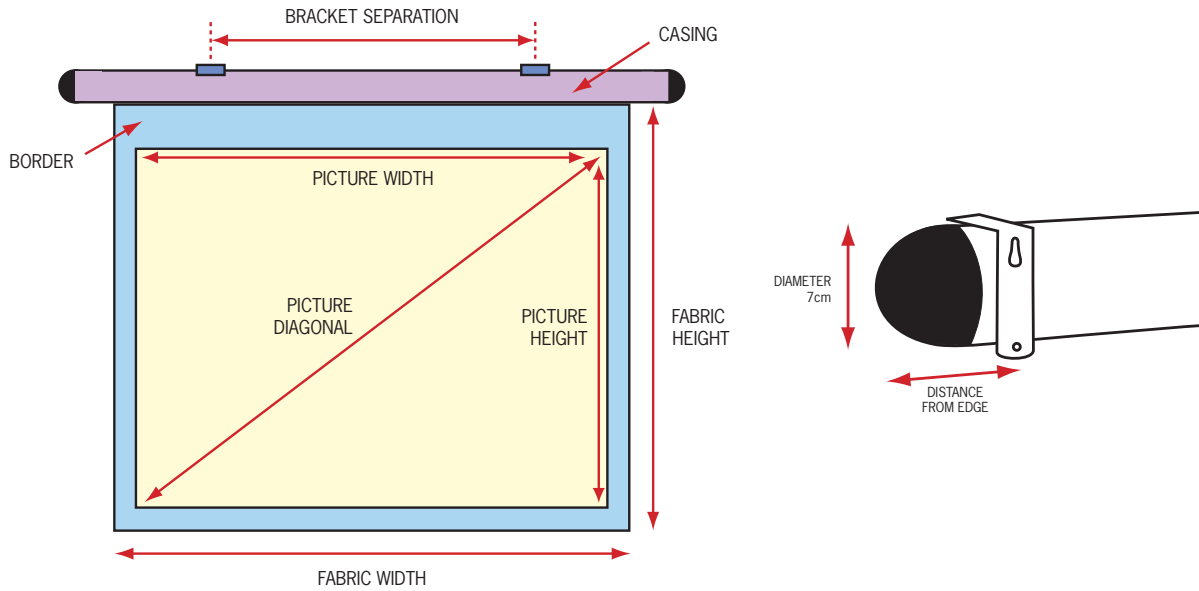

# Regular 24 Screen Information

All measurements (except weight) are in centimetres  
Not to scale

## Regular 24 Technical Data

Picture Width	Picture Height	Picture Diagonal
---------------	----------------	------------------

Border Side	Border Top	Border Base
-------------	------------	-------------

### Aspect Ratio of 1:1

152	152	216
180	180	255
211	211	298
241	241	341

0	0	0
0	0	0
0	0	0
0	0	0

Fabric Width	Fabric Height
--------------	---------------

Max Height	Weight (Kg)
------------	-------------

Casing Width	Bracket Separation	Distance from Edge
--------------	--------------------	--------------------