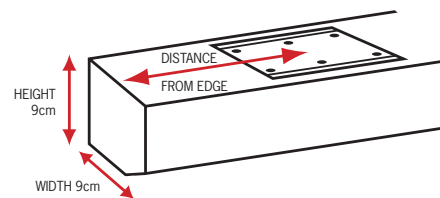

# Imperial Screen Information

Brackets are 26cm wide with a movable fixing point (+/- 13cm)

2cm clearance is required on the left hand side of the casing as you face the screen for wiring feed

All measurements (except weight) are in centimetres  
Not to scale

## Imperial Technical Data

| Picture Width | Picture Height | Picture Diagonal |
|---------------|----------------|------------------|
|---------------|----------------|------------------|

| Border Side | Border Top | Border Base |
|-------------|------------|-------------|
|-------------|------------|-------------|