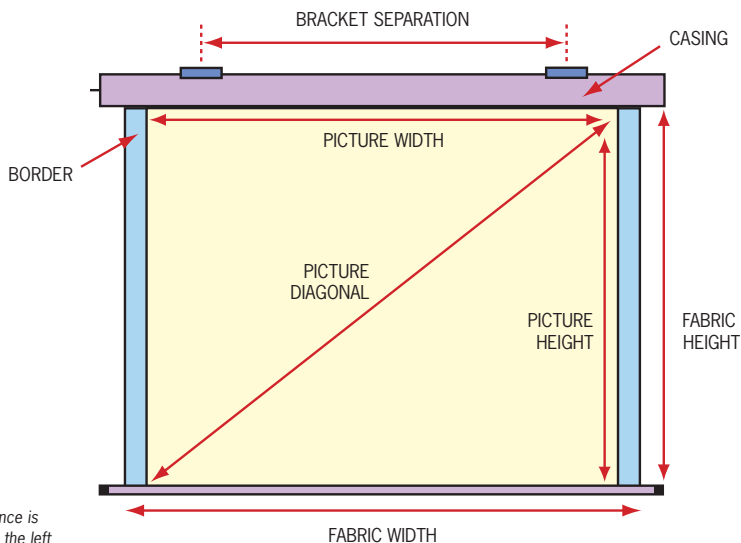

# Imperial Screen Information

Brackets are 26cm wide with a movable fixing point (+/- 13cm)

2cm clearance is required on the left hand side of the casing as you face the screen for wiring feed

All measurements (except weight) are in centimetres  
Not to scale

## Imperial Technical Data

| Picture Width | Picture Height | Picture Diagonal |
|---------------|----------------|------------------|
|---------------|----------------|------------------|

| Border Side | Border Top | Border Base |
|-------------|------------|-------------|
|-------------|------------|-------------|