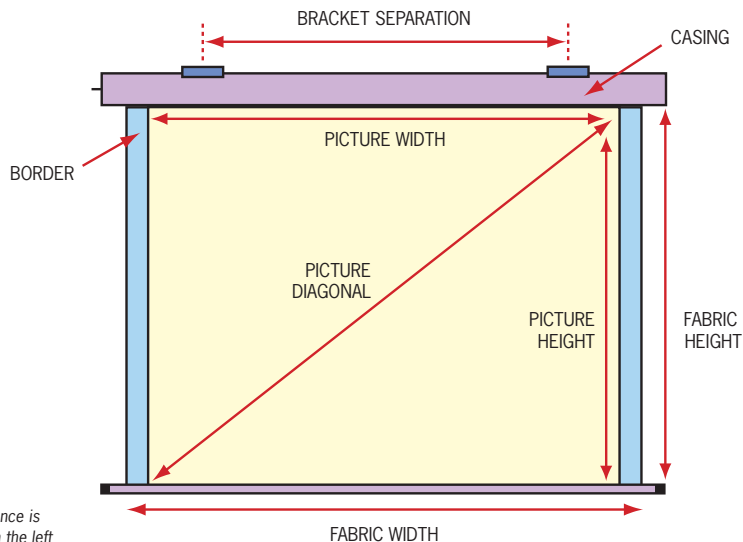

### Aspect Ratio of 4:3

|     |     |
|-----|-----|
| 180 | 130 |
| 211 | 152 |
| 241 | 173 |
| 302 | 219 |
| 363 | 265 |

|     |      |
|-----|------|
| 141 | 12.0 |
| 163 | 13.5 |
| 184 | 15.0 |
| 230 | 18.0 |
| 276 | 26.0 |

|     |     |    |
|-----|-----|----|
| 195 | 133 | 31 |
| 225 | 163 | 31 |
| 255 | 193 | 31 |
| 315 | 253 | 31 |
| 375 | 313 | 31 |

### Aspect Ratio of 16:9

|     |     |
|-----|-----|
| 180 | 97  |
| 211 | 114 |
| 241 | 130 |
| 302 | 164 |
| 363 | 199 |

|     |      |
|-----|------|
| 108 | 12.0 |
| 125 | 13.5 |
| 141 | 15.0 |
| 175 | 18.0 |
| 210 | 26.0 |

# Imperial Screen Information

Brackets are 26cm wide with a movable fixing point (+/- 13cm)

2cm clearance is required on the left hand side of the casing as you face the screen for wiring feed

All measurements (except weight) are in centimetres  
Not to scale